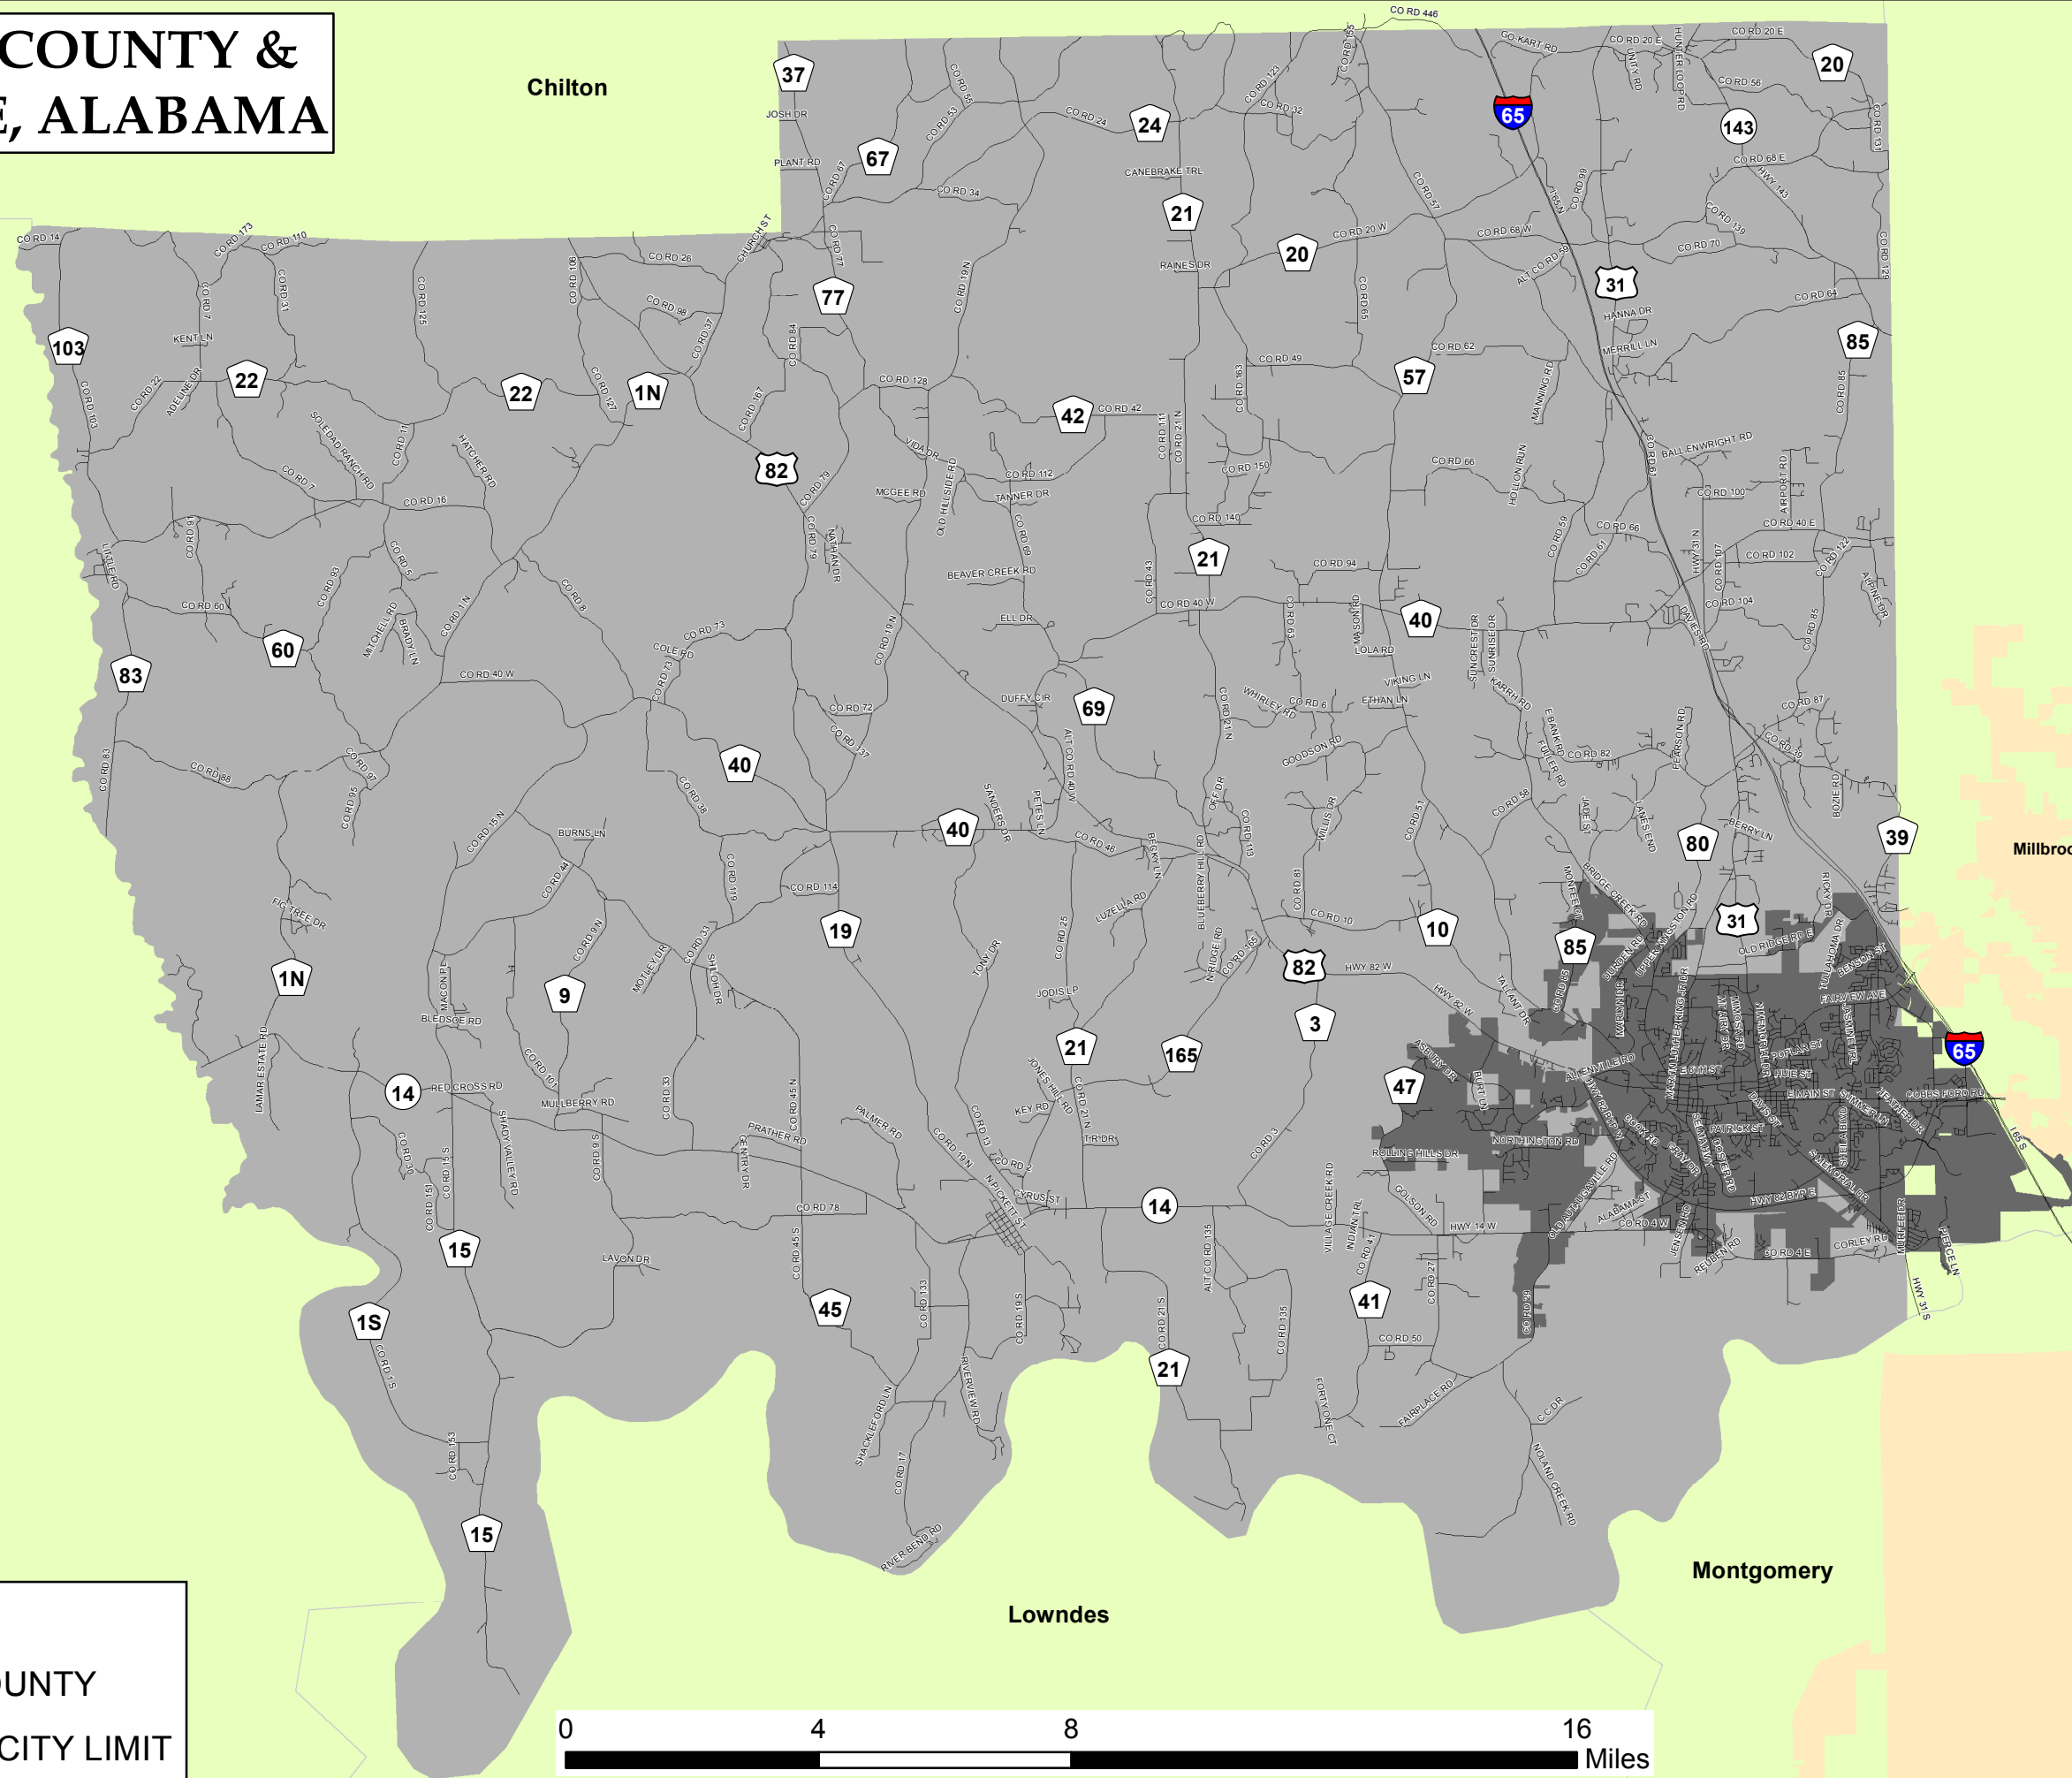

AUTAUGA COUNTY & PRATTVILLE, ALABAMA

- STREETS
- AUTAUGA COUNTY
- PRATTVILLE CITY LIMIT